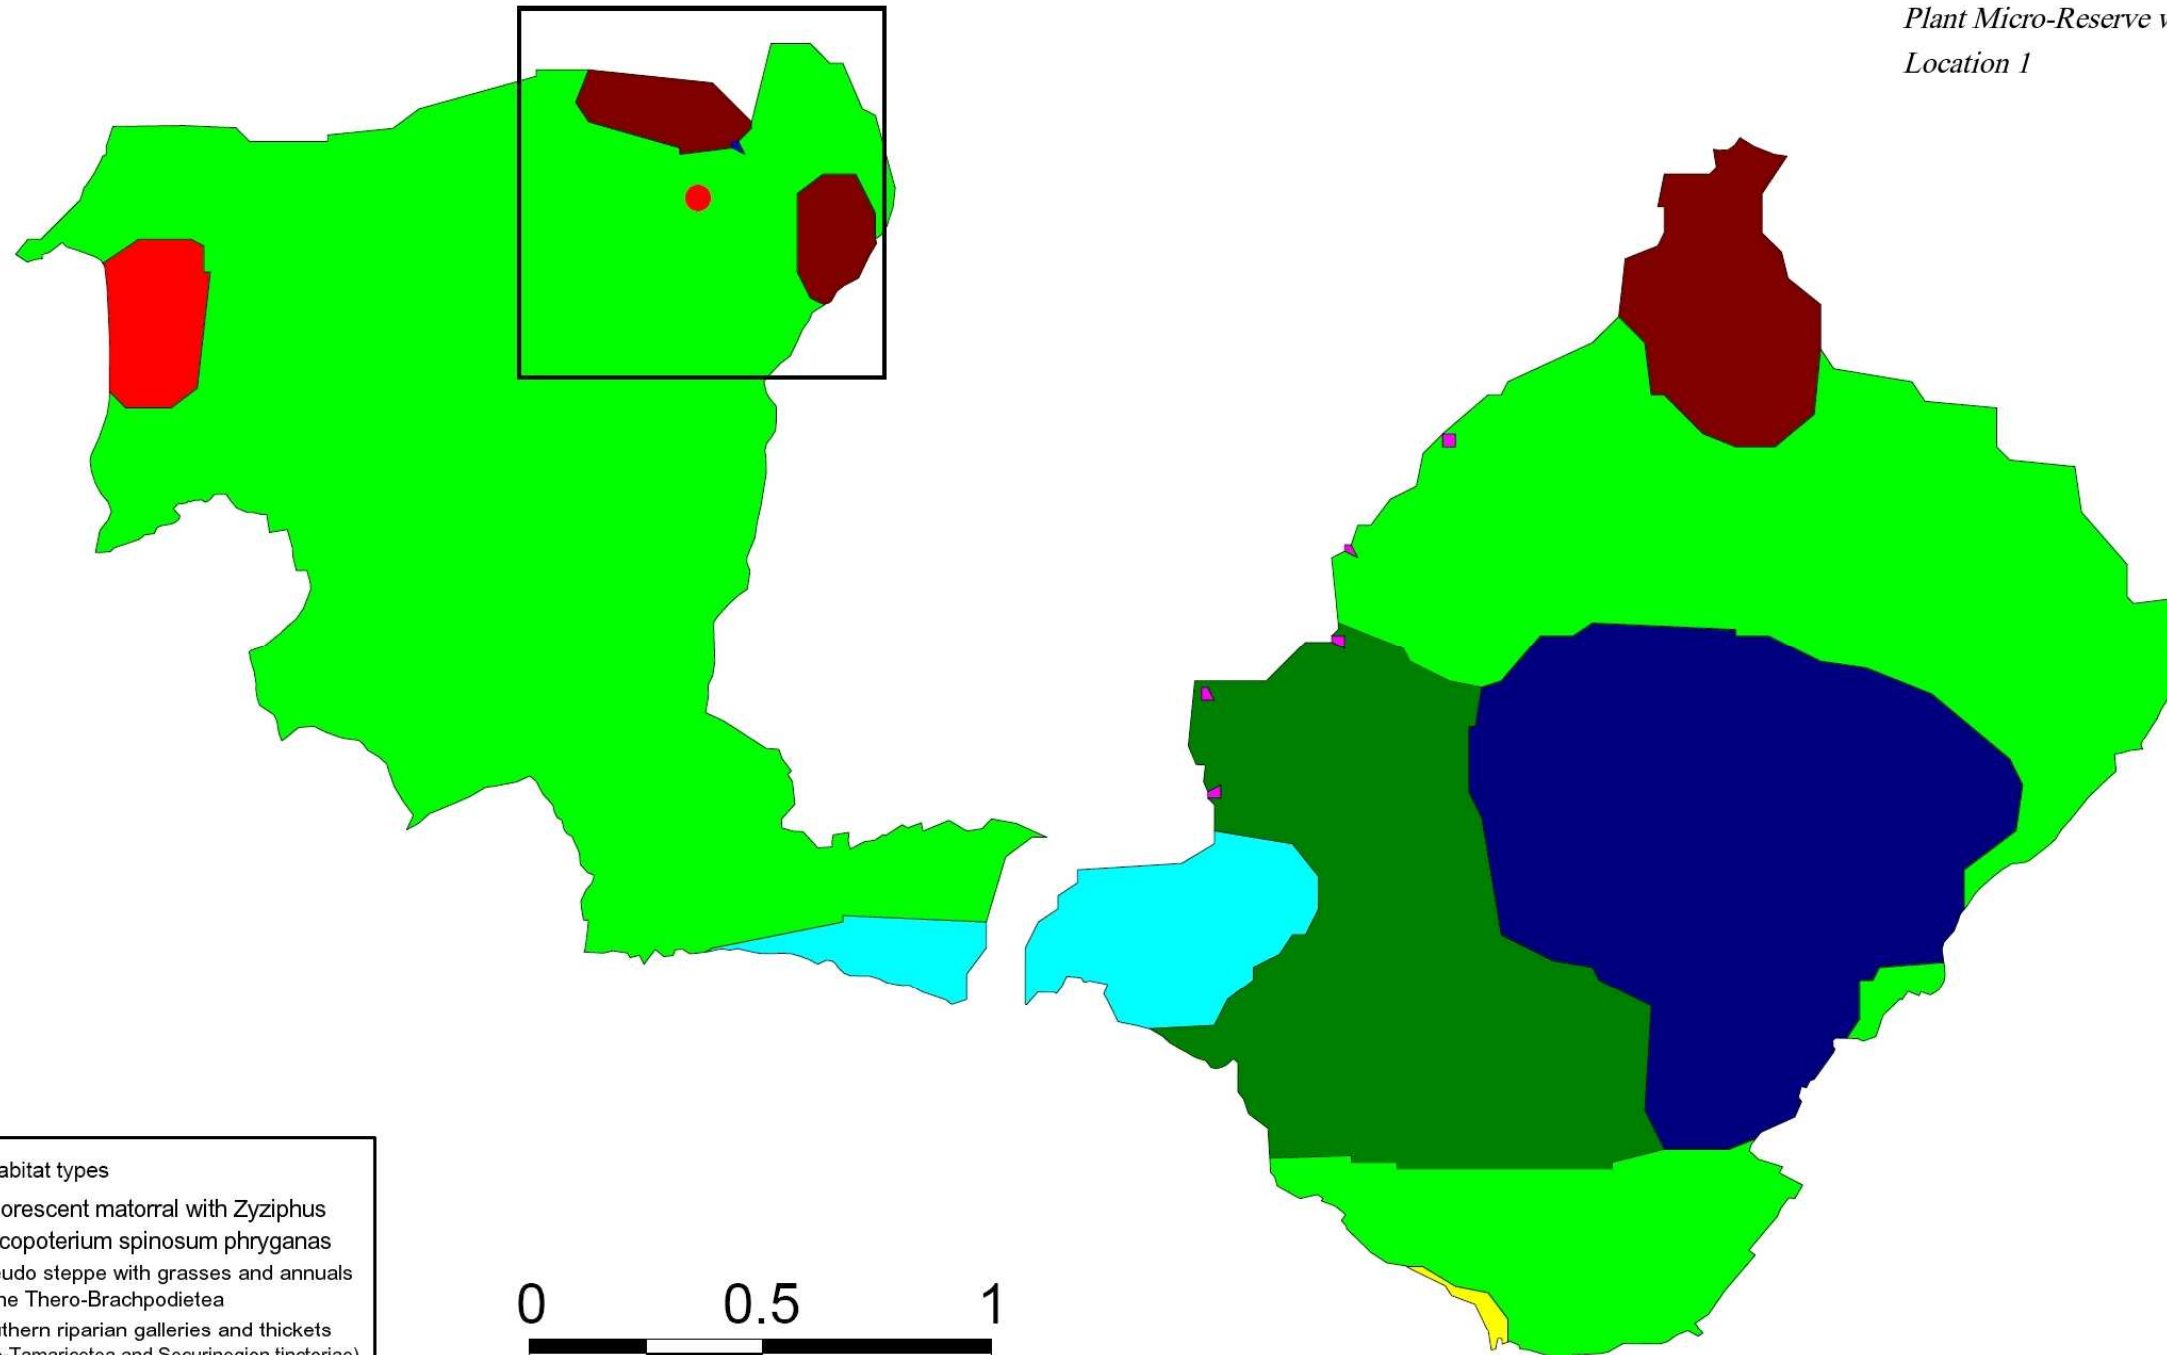

# Map of the Site Periochi Mitserou

NATURA 2000 SITE CODE CY2000003

PERIOCHI MITSEROU

Location 1  PMR for \*Ophrys kotschyi

*All conservation activities will take place within the Plant Micro-Reserve which will be established at Location 1*

1

## Natura 2000 Habitat types

-  5220\* - Arborescent matorral with Zyziphus
-  5420 - Sarcopoterium spinosum phryganas
-  6220\* - Pseudo steppe with grasses and annuals of the Thero-Brachpodietea
-  92D0 - Southern riparian galleries and thickets (Nerio-Tamaricetea and Securinegion tinctoriae)
-  9320 - Olea and Ceratonia forests
-  9540 - Mediterranean pine forests with endemic Mesogean pines
-  AGRICULTURAL CULTIVATIONS
-  MIXTURE OF 9320+5420
-  MIXTURE OF CY01+5420