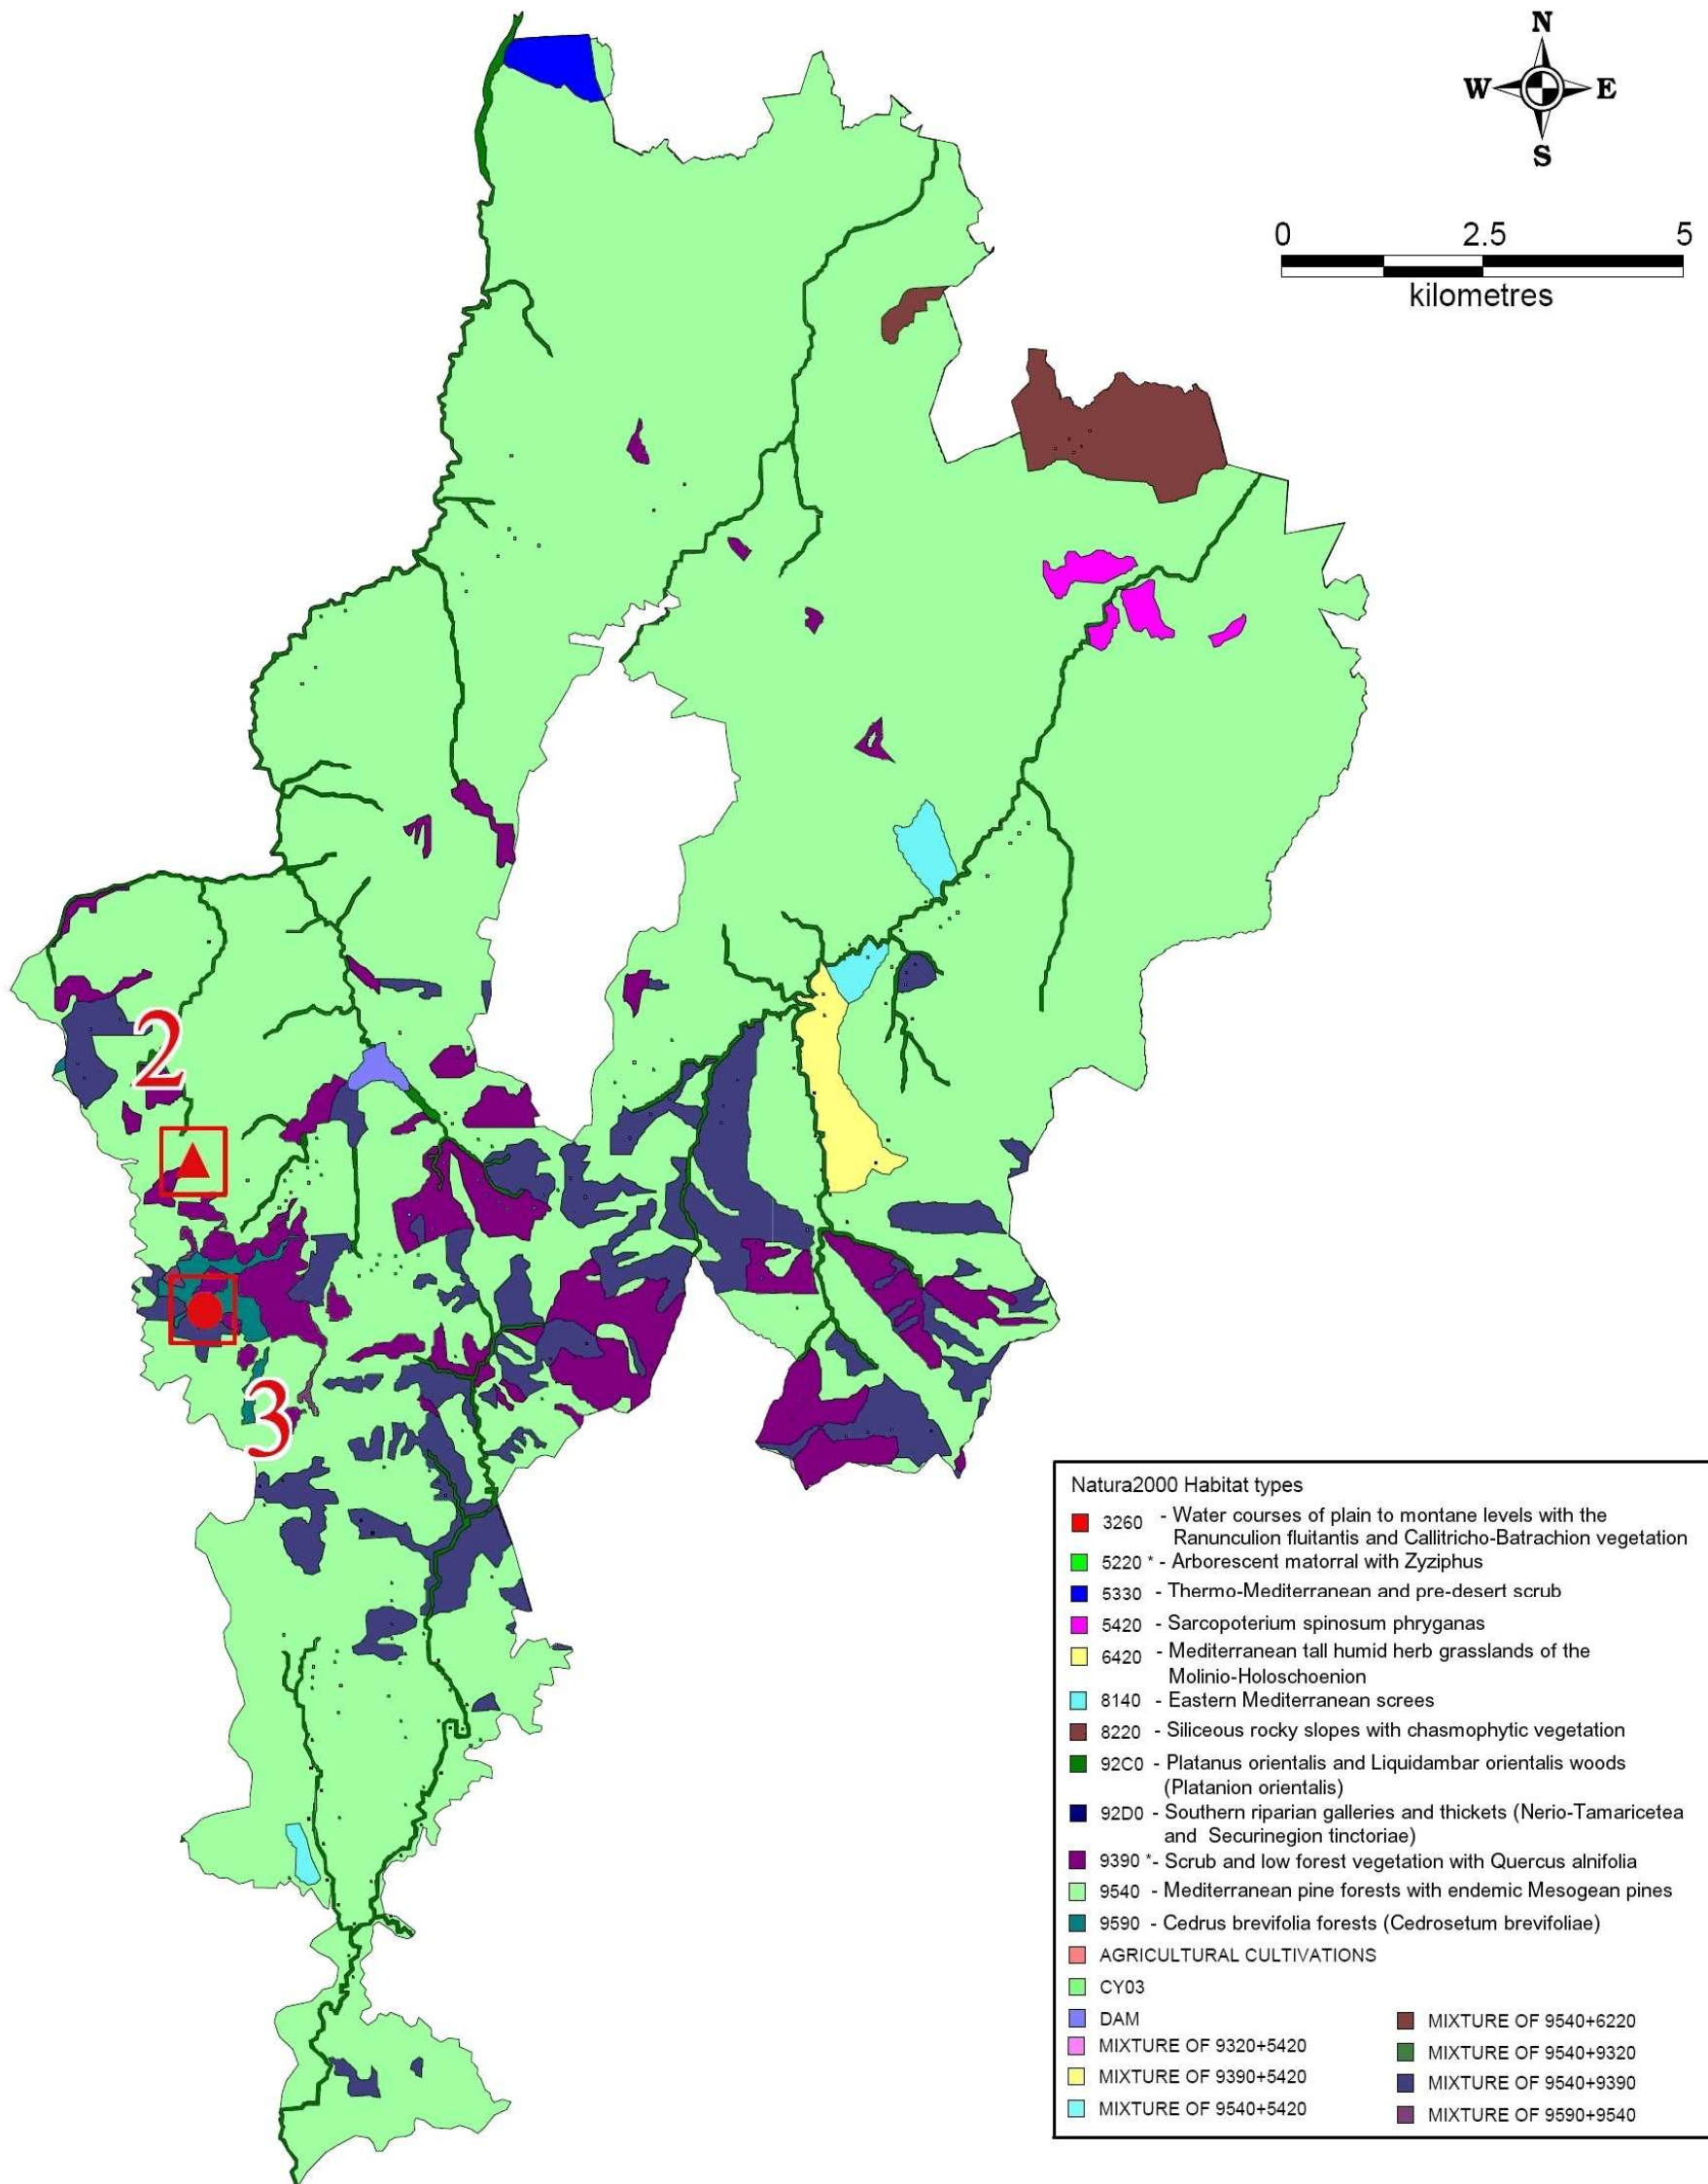

Map of the Site Koilada ton Kedron - Kampos

NATURA 2000 SITE CODE CY2000008

KOILADA TON KEDRON - KAMPOS

Location 2  PMR for *9390 Scrub and low forest vegetation of Quercus alnifolia

 Location 3  PMR for *9590 Cedrus brevifolia forests *Arabis kennedyae

All conservation activities will take place within the Plant Micro-Reserves which will be established at Locations 2 and 3